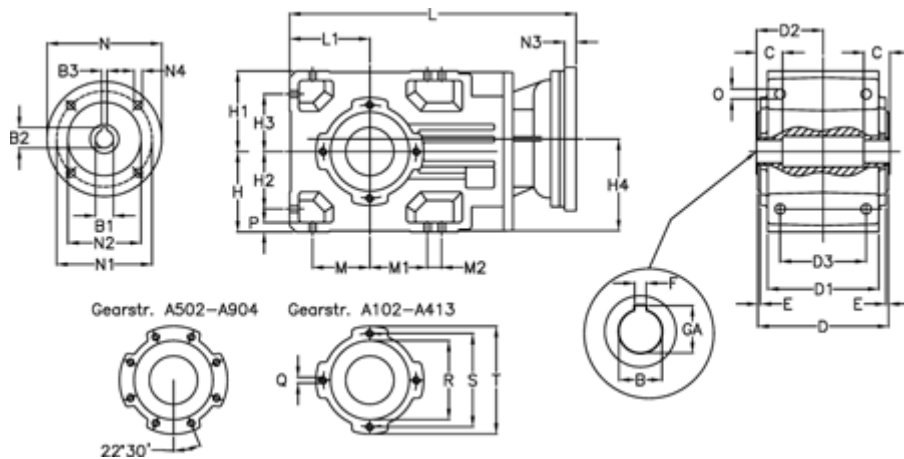

Article number: 29600202124230
 Description: Bevel helical gearbox
 A202UH35-21,2-P80B5

Measures

B = 35	D3 = 90	H3 = 60.0	N1 = 165	S = 115
B1 = 19	Description = A202UH35-xx-P80 B5	H4 = 93.0	N2 = 130	T = 140
B2 = 21.8	E = 3.0	L = 325.5	N3 = 0	
B3 = 6	F = 10	L1 = 80	N4 = M10x12	
C = 22	GA = 38.3	M = 60.0	O = 9.5	
D = 136	H = 80	M1 = 60.0	P = 9	
D1 = 110	H1 = 80	M2 = 0	Q = M8x15	
D2 = 70.0	H2 = 60.0	N = 200	R = 95	